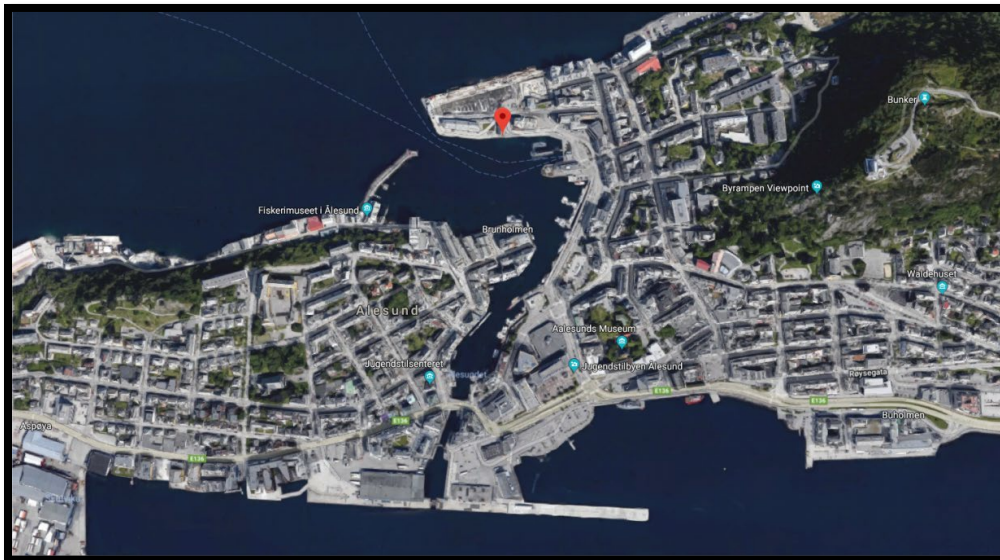

ALESUND - GEIRANGER FJORD CRUISE

SKANSEKAIA 62°28'12.8"N 6°09'19.2"E

NEW Temporary times for Winter cruise !! CHECK IN 10:00, DEPARTURE 10:15