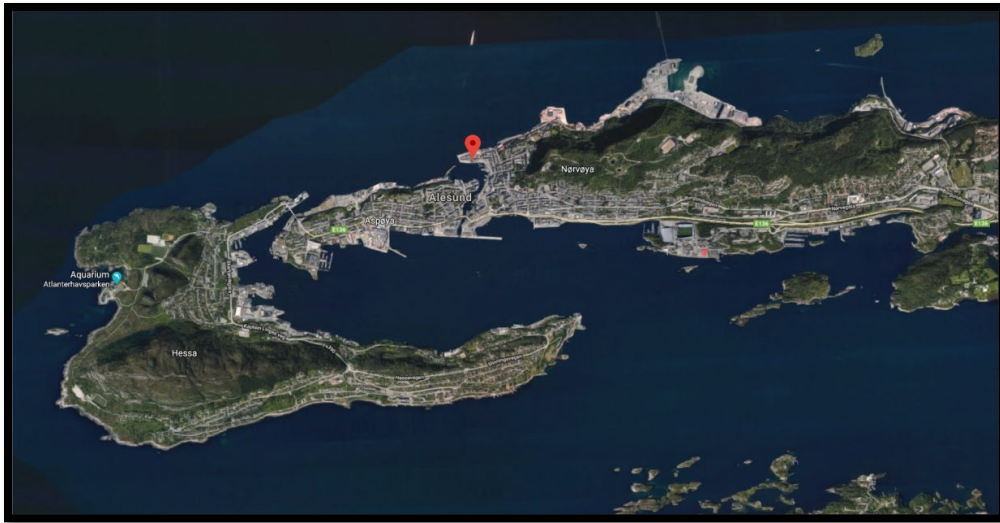

ALESUND - GEIRANGER FJORD CRUISE

SKANSEKAIA 62°28'12.8"N 6°09'19.2"E

NEW Temporary times for Winter cruise !! CHECK IN 10:00, DEPARTURE 10:15