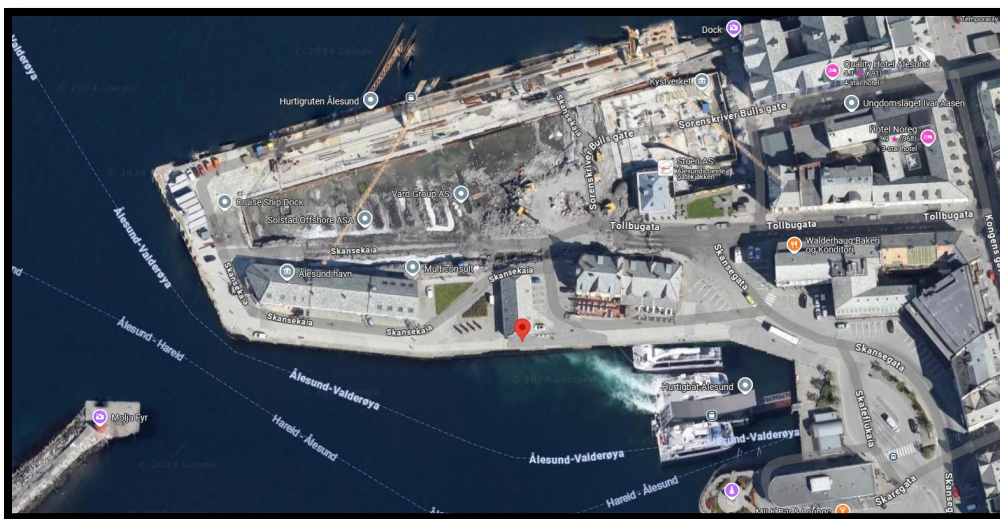

ALESUND - GEIRANGER FJORD CRUISE

SKANSEKAIA 62°28'12.8"N 6°09'19.2"E

NEW Temporary times for Winter cruise !! CHECK IN 10:00, DEPARTURE 10:15